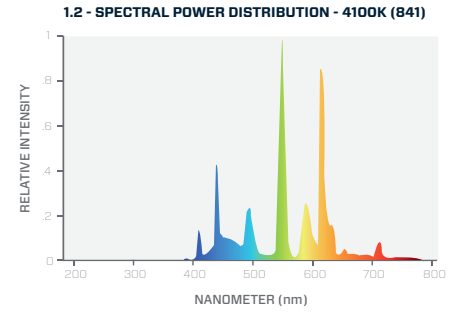

OPERATING SPECIFICATIONS:

ELECTRICAL SPECIFICATIONS:

PART NUMBER	STARTING TYPE	NOMINAL LAMP OPERATING VOLTAGE	NOMINAL LAMP OPERATING CURRENT	OPERATING FREQUENCY	HOT CATHODE RESISTANCE	BALLAST TYPE
FF54T5/8**HO	Instant	120 ± 10V	0.46 A	60Hz	8 ± 2 Ω	Rapid Start

* NOTE: Physical specifications are the same for all colour temperatures

PHYSICAL SPECIFICATIONS:

PART NUMBER	LAMP STYLE	BULB FINISH	BASE	DIAMETER	NOMINAL LENGTH	A	B	C	D	PHOSPHOR
FF54T5/8**HO	T5	Coated	G5 (Min. Bi-Pin)	5/8"	45 3/4"	1149 mm - 45.24"	1156 mm - 45.5"	1156 mm - 45.5"	16.0 mm - 0.63"	Tri-Phosphor

* NOTE: Physical specifications are the same for all colour temperatures