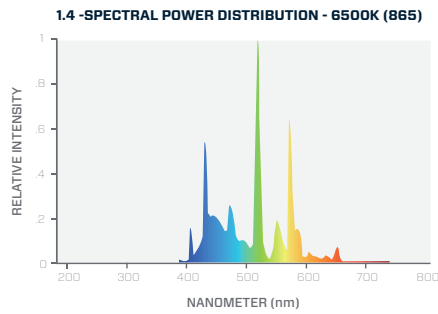

OPERATING SPECIFICATIONS:

ELECTRICAL SPECIFICATIONS:

PART NUMBER	STARTING TYPE	NOMINAL LAMP OPERATING VOLTAGE	NOMINAL LAMP OPERATING CURRENT	OPERATING FREQUENCY	HOT CATHODE RESISTANCE	BALLAST TYPE
FF54T5/8**HO	Instant	120 ± 10V	0.46 A	60Hz	8 ± 2 Ω	Rapid Start

* NOTE: Physical specifications are the same for all colour temperatures

PHYSICAL SPECIFICATIONS:

PART NUMBER	LAMP STYLE	BULB FINISH	BASE	DIAMETER	NOMINAL LENGTH	A	B	C	D	PHOSPHOR
FF54T5/8**HO	T5	Coated	G5 (Min. Bi-Pin)	5/8"	45 3/4"	1149 mm - 45.24"	1156 mm - 45.5"	1156 mm - 45.5"	16.0 mm - 0.63"	Tri-Phosphor

* NOTE: Physical specifications are the same for all colour temperatures