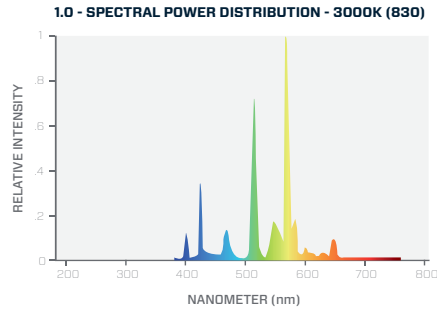

OPERATING SPECIFICATIONS:

ELECTRICAL SPECIFICATIONS:

PART NUMBER	STARTING TYPE	NOMINAL LAMP OPERATING VOLTAGE	NOMINAL LAMP OPERATING CURRENT	OPERATING FREQUENCY	HOT CATHODE RESISTANCE	BALLAST TYPE
FF54T5/8**HO	Instant	120 ± 10V	0.46 A	60Hz	8 ± 2 Ω	Rapid Start

* NOTE: Physical specifications are the same for all colour temperatures

PHYSICAL SPECIFICATIONS:

PART NUMBER	LAMP STYLE	BULB FINISH	BASE	DIAMETER	NOMINAL LENGTH	A	B	C	D	PHOSPHOR
FF54T5/8**HO	T5	Coated	G5 (Min. Bi-Pin)	5/8"	45 3/4"	1149 mm - 45.24"	1156 mm - 45.5"	1156 mm - 45.5"	16.0 mm - 0.63"	Tri-Phosphor

* NOTE: Physical specifications are the same for all colour temperatures