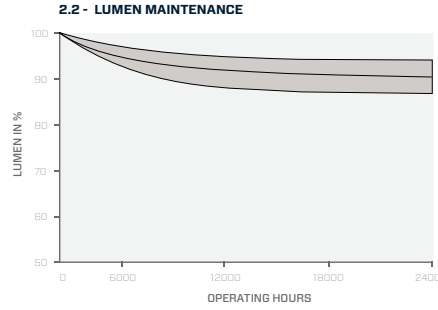

OPERATING SPECIFICATIONS:

ELECTRICAL SPECIFICATIONS:

PART NUMBER	STARTING TYPE	NOMINAL LAMP OPERATING VOLTAGE	NOMINAL LAMP OPERATING CURRENT	OPERATING FREQUENCY	HOT CATHODE RESISTANCE	BALLAST TYPE
FF54T5/8**HO	Instant	120 ± 10V	0.46 A	60Hz	8 ± 2 Ω	Rapid Start

* NOTE: Physical specifications are the same for all colour temperatures

PHYSICAL SPECIFICATIONS:

PART NUMBER	LAMP STYLE	BULB FINISH	BASE	DIAMETER	NOMINAL LENGTH	A	B	C	D	PHOSPHOR
FF54T5/8**HO	T5	Coated	G5 (Min. Bi-Pin)	5/8"	45 3/4"	1149 mm - 45.24"	1156 mm - 45.5"	1156 mm - 45.5"	16.0 mm - 0.63"	Tri-Phosphor

* NOTE: Physical specifications are the same for all colour temperatures