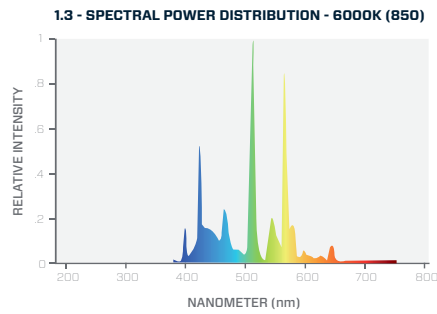

OPERATING SPECIFICATIONS:

ELECTRICAL SPECIFICATIONS:

PART NUMBER	STARTING TYPE	NOMINAL LAMP OPERATING VOLTAGE	NOMINAL LAMP OPERATING CURRENT	OPERATING FREQUENCY	HOT CATHODE RESISTANCE	BALLAST TYPE
FF54T5/8**HO	Instant	120 ± 10V	0.46 A	60Hz	8 ± 2 Ω	Rapid Start

* NOTE: Physical specifications are the same for all colour temperatures

PHYSICAL SPECIFICATIONS:

PART NUMBER	LAMP STYLE	BULB FINISH	BASE	DIAMETER	NOMINAL LENGTH	A	B	C	D	PHOSPHOR
FF54T5/8**HO	T5	Coated	G5 (Min. Bi-Pin)	5/8"	45 3/4"	1149 mm - 45.24"	1156 mm - 45.5"	1156 mm - 45.5"	16.0 mm - 0.63"	Tri-Phosphor

* NOTE: Physical specifications are the same for all colour temperatures