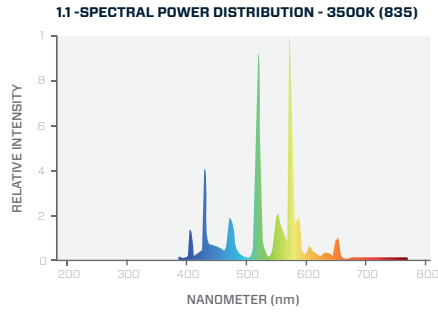

OPERATING SPECIFICATIONS:

ELECTRICAL SPECIFICATIONS:

PART NUMBER	STARTING TYPE	NOMINAL LAMP OPERATING VOLTAGE	NOMINAL LAMP OPERATING CURRENT	OPERATING FREQUENCY	HOT CATHODE RESISTANCE	BALLAST TYPE
FF54T5/8**HO	Instant	120 ± 10V	0.46 A	60Hz	8 ± 2 Ω	Rapid Start

* NOTE: Physical specifications are the same for all colour temperatures

PHYSICAL SPECIFICATIONS:

PART NUMBER	LAMP STYLE	BULB FINISH	BASE	DIAMETER	NOMINAL LENGTH	A	B	C	D	PHOSPHOR
FF54T5/8**HO	T5	Coated	G5 (Min. Bi-Pin)	5/8"	45 3/4"	1149 mm - 45.24"	1156 mm - 45.5"	1156 mm - 45.5"	16.0 mm - 0.63"	Tri-Phosphor

* NOTE: Physical specifications are the same for all colour temperatures