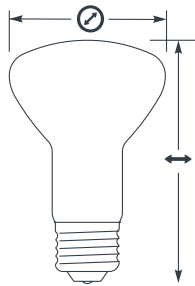

CATALOG #:	DATE:
PROJECT #:	TYPE:
PREPARED BY:	

PART NUMBER:

FI50R20/FL

DESCRIPTION:

Fusion's R20 Incandescent Reflector lamps are available in 3 wattages. The lamps are ideally suited for directional and general luminance applications. The frosted lamps provide a softer light with reduced glare. The lamps can be dimmed to reduce brightness and create ambience.

FEATURES:

- Creates a warm ambient light
- Fully dimmable
- Economical Choice
- Ideal for use in general as well as task lighting applications, recessed lights etc.

DIMENSIONS:

PRODUCT CODE	W	Q	Eye	Ⓢ	↔	⚡	☀️	🕒	CRI	🌈
FI50R20/FL	50W	R20	N/A	2.48"	4.02"	E26	360 LM	1,000 HRS	100+	3000 K