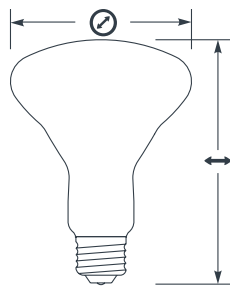

DIMENSIONS:

PRODUCT CODE	W	⓪	👁️	⓪	↔️	💡	☀️	🕒	CRI	🌈
FI65BR30/FL	65W	BR30	N/A	3.74"	5.12"	E26	530 LM	1,000 HRS	100+	3000 K