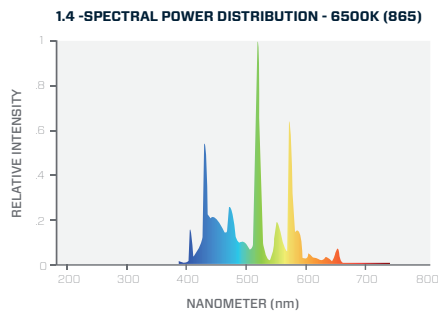

OPERATING SPECIFICATIONS:

ELECTRICAL SPECIFICATIONS:

PART NUMBER	STARTING TYPE	NOMINAL LAMP OPERATING VOLTAGE	NOMINAL LAMP OPERATING CURRENT	OPERATING FREQUENCY	HOT CATHODE RESISTANCE	BALLAST TYPE
FF28T8/***/4FT	Instant	136 ± 14V	0.27A	60Hz	12 ± 2 Ω	Rapid or Instant

* NOTE: Physical specifications are the same for all colour temperatures

PHYSICAL SPECIFICATIONS:

PART NUMBER	LAMP STYLE	BULB FINISH	BASE	DIAMETER	NOMINAL LENGTH	A	B	C	D	PHOSPHOR
FF28T8/***/4FT	T8	Coated	G13 (Medium Bi-Pin)	1"	48"	1199 mm - 47.22"	1206 mm - 47.50"	1214 mm - 47.78"	26.0 mm - 1.02"	Tri-Phosphor

* NOTE: Physical specifications are the same for all colour temperatures