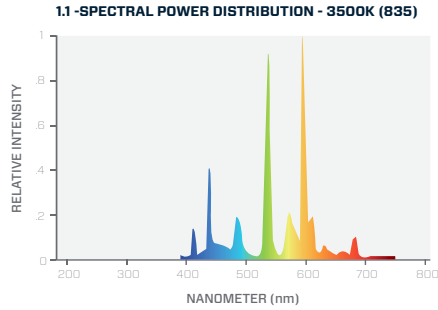

OPERATING SPECIFICATIONS:

ELECTRICAL SPECIFICATIONS:

PART NUMBER	STARTING TYPE	NOMINAL LAMP OPERATING VOLTAGE	NOMINAL LAMP OPERATING CURRENT	OPERATING FREQUENCY	HOT CATHODE RESISTANCE	BALLAST TYPE
FF28T8/***/4FT	Instant	136 ± 14V	0.27A	60Hz	12 ± 2 Ω	Rapid or Instant

* NOTE: Physical specifications are the same for all colour temperatures

PHYSICAL SPECIFICATIONS:

PART NUMBER	LAMP STYLE	BULB FINISH	BASE	DIAMETER	NOMINAL LENGTH	A	B	C	D	PHOSPHOR
FF28T8/***/4FT	T8	Coated	G13 (Medium Bi-Pin)	1"	48"	1199 mm - 47.22"	1206 mm - 47.50"	1214 mm - 47.78"	26.0 mm - 1.02"	Tri-Phosphor

* NOTE: Physical specifications are the same for all colour temperatures