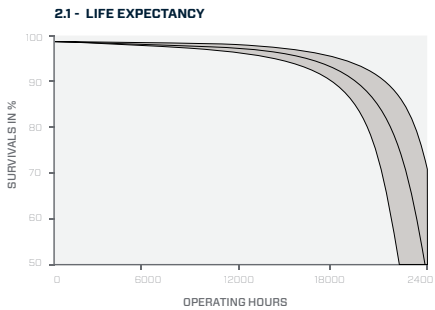

OPERATING SPECIFICATIONS:

ELECTRICAL SPECIFICATIONS:

PART NUMBER	STARTING TYPE	NOMINAL LAMP OPERATING VOLTAGE	NOMINAL LAMP OPERATING CURRENT	OPERATING FREQUENCY	HOT CATHODE RESISTANCE	BALLAST TYPE
FF28T8/***/4FT	Instant	136 ± 14V	0.27A	60Hz	12 ± 2 Ω	Rapid or Instant

* NOTE: Physical specifications are the same for all colour temperatures

PHYSICAL SPECIFICATIONS:

PART NUMBER	LAMP STYLE	BULB FINISH	BASE	DIAMETER	NOMINAL LENGTH	A	B	C	D	PHOSPHOR
FF28T8/***/4FT	T8	Coated	G13 (Medium Bi-Pin)	1"	48"	1199 mm - 47.22"	1206 mm - 47.50"	1214 mm - 47.78"	26.0 mm - 1.02"	Tri-Phosphor

* NOTE: Physical specifications are the same for all colour temperatures