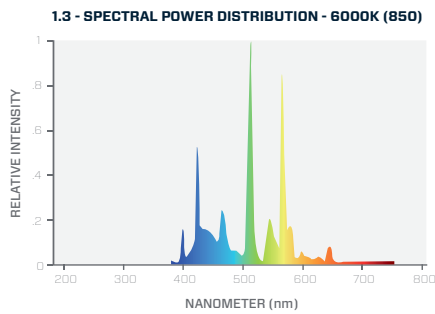

OPERATING SPECIFICATIONS:

ELECTRICAL SPECIFICATIONS:

PART NUMBER	STARTING TYPE	NOMINAL LAMP OPERATING VOLTAGE	NOMINAL LAMP OPERATING CURRENT	OPERATING FREQUENCY	HOT CATHODE RESISTANCE	BALLAST TYPE
FF28T8/***/4FT	Instant	136 ± 14V	0.27A	60Hz	12 ± 2 Ω	Rapid or Instant

* NOTE: Physical specifications are the same for all colour temperatures

PHYSICAL SPECIFICATIONS:

PART NUMBER	LAMP STYLE	BULB FINISH	BASE	DIAMETER	NOMINAL LENGTH	A	B	C	D	PHOSPHOR
FF28T8/***/4FT	T8	Coated	G13 (Medium Bi-Pin)	1"	48"	1199 mm - 47.22"	1206 mm - 47.50"	1214 mm - 47.78"	26.0 mm - 1.02"	Tri-Phosphor

* NOTE: Physical specifications are the same for all colour temperatures