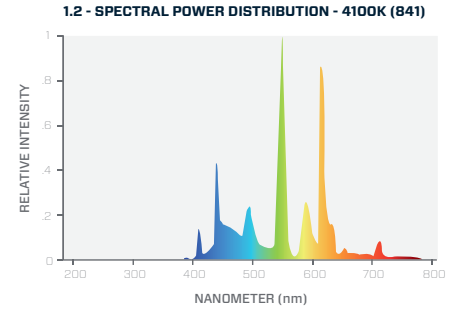

OPERATING SPECIFICATIONS:

ELECTRICAL SPECIFICATIONS:

PART NUMBER	STARTING TYPE	NOMINAL LAMP OPERATING VOLTAGE	NOMINAL LAMP OPERATING CURRENT	OPERATING FREQUENCY	HOT CATHODE RESISTANCE	BALLAST TYPE
FF28T8/***/4FT	Instant	136 ± 14V	0.27A	60Hz	12 ± 2 Ω	Rapid or Instant

* NOTE: Physical specifications are the same for all colour temperatures

PHYSICAL SPECIFICATIONS:

PART NUMBER	LAMP STYLE	BULB FINISH	BASE	DIAMETER	NOMINAL LENGTH	A	B	C	D	PHOSPHOR
FF28T8/***/4FT	T8	Coated	G13 (Medium Bi-Pin)	1"	48"	1199 mm - 47.22"	1206 mm - 47.50"	1214 mm - 47.78"	26.0 mm - 1.02"	Tri-Phosphor

* NOTE: Physical specifications are the same for all colour temperatures