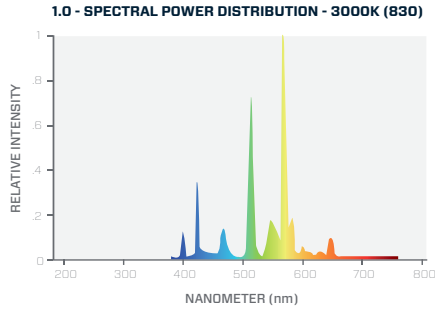

OPERATING SPECIFICATIONS:

ELECTRICAL SPECIFICATIONS:

PART NUMBER	STARTING TYPE	NOMINAL LAMP OPERATING VOLTAGE	NOMINAL LAMP OPERATING CURRENT	OPERATING FREQUENCY	HOT CATHODE RESISTANCE	BALLAST TYPE
FF28T8/***/4FT	Instant	136 ± 14V	0.27A	60Hz	12 ± 2 Ω	Rapid or Instant

* NOTE: Physical specifications are the same for all colour temperatures

PHYSICAL SPECIFICATIONS:

PART NUMBER	LAMP STYLE	BULB FINISH	BASE	DIAMETER	NOMINAL LENGTH	A	B	C	D	PHOSPHOR
FF28T8/***/4FT	T8	Coated	G13 (Medium Bi-Pin)	1"	48"	1199 mm - 47.22"	1206 mm - 47.50"	1214 mm - 47.78"	26.0 mm - 1.02"	Tri-Phosphor

* NOTE: Physical specifications are the same for all colour temperatures