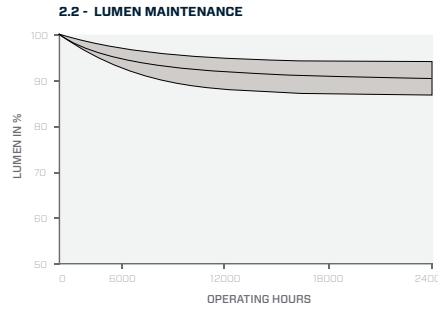

OPERATING SPECIFICATIONS:

ELECTRICAL SPECIFICATIONS:

PART NUMBER	STARTING TYPE	NOMINAL LAMP OPERATING VOLTAGE	NOMINAL LAMP OPERATING CURRENT	OPERATING FREQUENCY	HOT CATHODE RESISTANCE	BALLAST TYPE
FF28T8/***/4FT	Instant	136 ± 14V	0.27A	60Hz	12 ± 2 Ω	Rapid or Instant

* NOTE: Physical specifications are the same for all colour temperatures

PHYSICAL SPECIFICATIONS:

PART NUMBER	LAMP STYLE	BULB FINISH	BASE	DIAMETER	NOMINAL LENGTH	A	B	C	D	PHOSPHOR
FF28T8/***/4FT	T8	Coated	G13 (Medium Bi-Pin)	1"	48"	1199 mm - 47.22"	1206 mm - 47.50"	1214 mm - 47.78"	26.0 mm - 1.02"	Tri-Phosphor

* NOTE: Physical specifications are the same for all colour temperatures