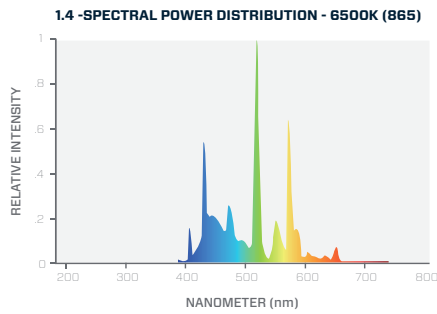

OPERATING SPECIFICATIONS:

ELECTRICAL SPECIFICATIONS:

PART NUMBER	STARTING TYPE	NOMINAL LAMP OPERATING VOLTAGE	NOMINAL LAMP OPERATING CURRENT	OPERATING FREQUENCY	HOT CATHODE RESISTANCE	BALLAST TYPE
FF54T5/8**HO	Instant	120 ± 10V	0.46 A	60Hz	8 ± 2 Ω	Rapid Start

* NOTE: Physical specifications are the same for all colour temperatures

PHYSICAL SPECIFICATIONS:

PART NUMBER	LAMP STYLE	BULB FINISH	BASE	DIAMETER	NOMINAL LENGTH	A	B	C	D	PHOSPHOR
FF54T5/8**HO	T5	Coated	G5 (Min. Bi-Pin)	5/8"	45 3/4"	1149 mm - 45.24"	1156 mm - 45.5"	1156 mm - 45.5"	16.0 mm - 0.63"	Tri-Phosphor

* NOTE: Physical specifications are the same for all colour temperatures