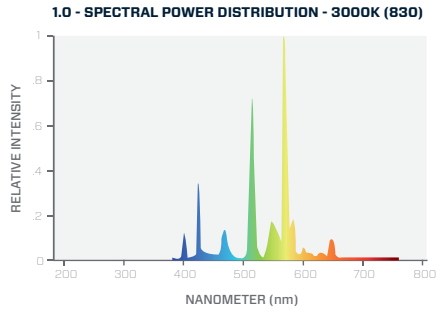

OPERATING SPECIFICATIONS:

ELECTRICAL SPECIFICATIONS:

PART NUMBER	STARTING TYPE	NOMINAL LAMP OPERATING VOLTAGE	NOMINAL LAMP OPERATING CURRENT	OPERATING FREQUENCY	HOT CATHODE RESISTANCE	BALLAST TYPE
FF54T5/8**HO	Instant	120 ± 10V	0.46 A	60Hz	8 ± 2 Ω	Rapid Start

* NOTE: Physical specifications are the same for all colour temperatures

PHYSICAL SPECIFICATIONS:

PART NUMBER	LAMP STYLE	BULB FINISH	BASE	DIAMETER	NOMINAL LENGTH	A	B	C	D	PHOSPHOR
FF54T5/8**HO	T5	Coated	G5 (Min. Bi-Pin)	5/8"	45 3/4"	1149 mm - 45.24"	1156 mm - 45.5"	1156 mm - 45.5"	16.0 mm - 0.63"	Tri-Phosphor

* NOTE: Physical specifications are the same for all colour temperatures