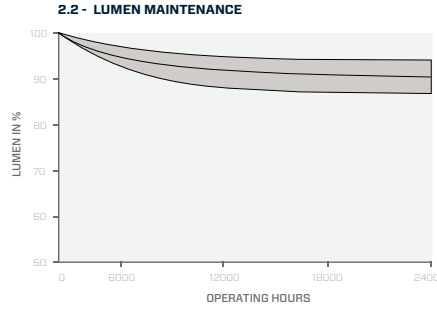

OPERATING SPECIFICATIONS:

ELECTRICAL SPECIFICATIONS:

PART NUMBER	STARTING TYPE	NOMINAL LAMP OPERATING VOLTAGE	NOMINAL LAMP OPERATING CURRENT	OPERATING FREQUENCY	HOT CATHODE RESISTANCE	BALLAST TYPE
FF54T5/8**HO	Instant	120 ± 10V	0.46 A	60Hz	8 ± 2 Ω	Rapid Start

* NOTE: Physical specifications are the same for all colour temperatures

PHYSICAL SPECIFICATIONS:

PART NUMBER	LAMP STYLE	BULB FINISH	BASE	DIAMETER	NOMINAL LENGTH	A	B	C	D	PHOSPHOR
FF54T5/8**HO	T5	Coated	G5 (Min. Bi-Pin)	5/8"	45 3/4"	1149 mm - 45.24"	1156 mm - 45.5"	1156 mm - 45.5"	16.0 mm - 0.63"	Tri-Phosphor

* NOTE: Physical specifications are the same for all colour temperatures