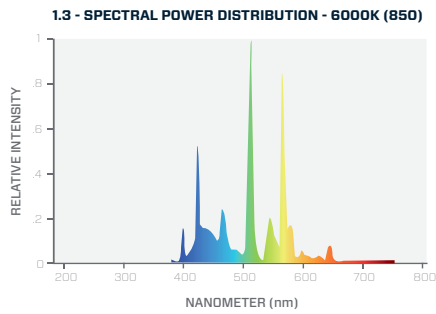

OPERATING SPECIFICATIONS:

ELECTRICAL SPECIFICATIONS:

PART NUMBER	STARTING TYPE	NOMINAL LAMP OPERATING VOLTAGE	NOMINAL LAMP OPERATING CURRENT	OPERATING FREQUENCY	HOT CATHODE RESISTANCE	BALLAST TYPE
FF54T5/8**HO	Instant	120 ± 10V	0.46 A	60Hz	8 ± 2 Ω	Rapid Start

* NOTE: Physical specifications are the same for all colour temperatures

PHYSICAL SPECIFICATIONS:

PART NUMBER	LAMP STYLE	BULB FINISH	BASE	DIAMETER	NOMINAL LENGTH	A	B	C	D	PHOSPHOR
FF54T5/8**HO	T5	Coated	G5 (Min. Bi-Pin)	5/8"	45 3/4"	1149 mm - 45.24"	1156 mm - 45.5"	1156 mm - 45.5"	16.0 mm - 0.63"	Tri-Phosphor

* NOTE: Physical specifications are the same for all colour temperatures