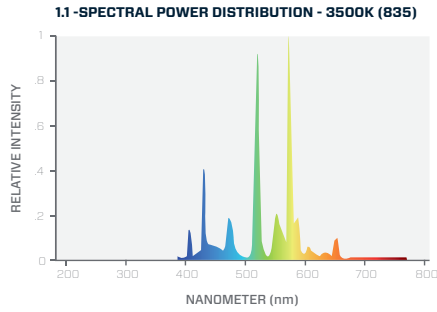

OPERATING SPECIFICATIONS:

ELECTRICAL SPECIFICATIONS:

PART NUMBER	STARTING TYPE	NOMINAL LAMP OPERATING VOLTAGE	NOMINAL LAMP OPERATING CURRENT	OPERATING FREQUENCY	HOT CATHODE RESISTANCE	BALLAST TYPE
FF54T5/8**HO	Instant	120 ± 10V	0.46 A	60Hz	8 ± 2 Ω	Rapid Start

* NOTE: Physical specifications are the same for all colour temperatures

PHYSICAL SPECIFICATIONS:

PART NUMBER	LAMP STYLE	BULB FINISH	BASE	DIAMETER	NOMINAL LENGTH	A	B	C	D	PHOSPHOR
FF54T5/8**HO	T5	Coated	G5 (Min. Bi-Pin)	5/8"	45 3/4"	1149 mm - 45.24"	1156 mm - 45.5"	1156 mm - 45.5"	16.0 mm - 0.63"	Tri-Phosphor

* NOTE: Physical specifications are the same for all colour temperatures