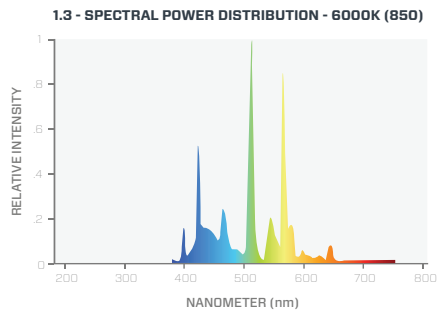

OPERATING SPECIFICATIONS:

ELECTRICAL SPECIFICATIONS:

PART NUMBER	STARTING TYPE	NOMINAL LAMP OPERATING VOLTAGE	NOMINAL LAMP OPERATING CURRENT	OPERATING FREQUENCY	HOT CATHODE RESISTANCE	BALLAST TYPE
FF25/T8/***/4FT	Instant	100 ± 10V	0.27A	60Hz	11 ± 3 Ω	Rapid or Instant

* NOTE: Physical specifications are the same for all colour temperatures

PHYSICAL SPECIFICATIONS:

PART NUMBER	LAMP STYLE	BULB FINISH	BASE	DIAMETER	NOMINAL LENGTH	A	B	C	D	PHOSPHOR
FF25/T8/***/4FT	T8	Coated	G13 (Medium Bi-Pin)	1"	48"	894.6 mm - 32.22"	901.7 mm - 35.50"	908.8 mm - 35.87 8"	26.0 mm - 1.02"	Tri-Phosphor

* NOTE: Physical specifications are the same for all colour temperatures