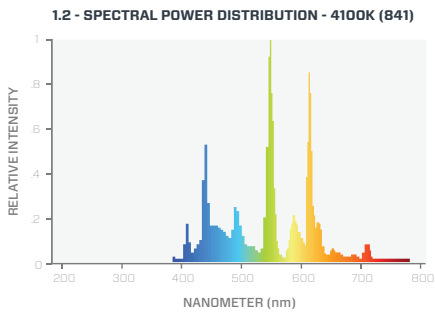

OPERATING SPECIFICATIONS:

ELECTRICAL SPECIFICATIONS:

PART NUMBER	STARTING TYPE	NOMINAL LAMP OPERATING VOLTAGE	NOMINAL LAMP OPERATING CURRENT	OPERATING FREQUENCY	HOT CATHODE RESISTANCE	BALLAST TYPE
FF25/T8/***/4FT	Instant	100 ± 10V	0.27A	60Hz	11 ± 3 Ω	Rapid or Instant

* NOTE: Physical specifications are the same for all colour temperatures

PHYSICAL SPECIFICATIONS:

PART NUMBER	LAMP STYLE	BULB FINISH	BASE	DIAMETER	NOMINAL LENGTH	A	B	C	D	PHOSPHOR
FF25/T8/***/4FT	T8	Coated	G13 (Medium Bi-Pin)	1"	48"	894.6 mm - 32.22"	901.7 mm - 35.50"	908.8 mm - 35.87 8"	26.0 mm - 1.02"	Tri-Phosphor

* NOTE: Physical specifications are the same for all colour temperatures