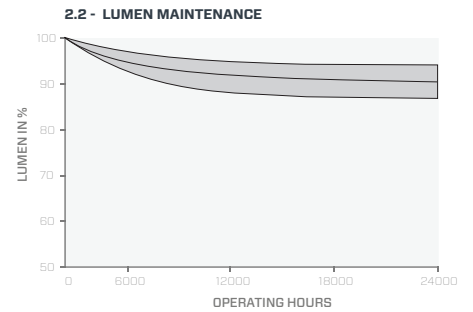

OPERATING SPECIFICATIONS:

ELECTRICAL SPECIFICATIONS:

PART NUMBER	STARTING TYPE	NOMINAL LAMP OPERATING VOLTAGE	NOMINAL LAMP OPERATING CURRENT	OPERATING FREQUENCY	HOT CATHODE RESISTANCE	BALLAST TYPE
FF25/T8/***/4FT	Instant	100 ± 10V	0.27A	60Hz	11 ± 3 Ω	Rapid or Instant

* NOTE: Physical specifications are the same for all colour temperatures

PHYSICAL SPECIFICATIONS:

PART NUMBER	LAMP STYLE	BULB FINISH	BASE	DIAMETER	NOMINAL LENGTH	A	B	C	D	PHOSPHOR
FF25/T8/***/4FT	T8	Coated	G13 (Medium Bi-Pin)	1"	48"	894.6 mm - 32.22"	901.7 mm - 35.50"	908.8 mm - 35.87 8"	26.0 mm - 1.02"	Tri-Phosphor

* NOTE: Physical specifications are the same for all colour temperatures