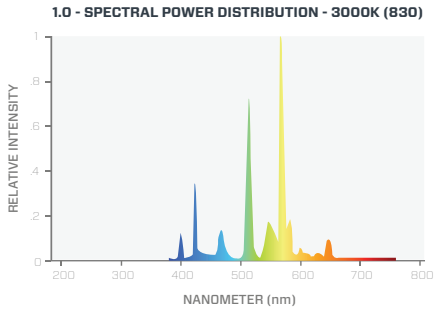

OPERATING SPECIFICATIONS:

ELECTRICAL SPECIFICATIONS:

PART NUMBER	STARTING TYPE	NOMINAL LAMP OPERATING VOLTAGE	NOMINAL LAMP OPERATING CURRENT	OPERATING FREQUENCY	HOT CATHODE RESISTANCE	BALLAST TYPE
FF25/T8/***/4FT	Instant	100 ± 10V	0.27A	60Hz	11 ± 3 Ω	Rapid or Instant

* NOTE: Physical specifications are the same for all colour temperatures

PHYSICAL SPECIFICATIONS:

PART NUMBER	LAMP STYLE	BULB FINISH	BASE	DIAMETER	NOMINAL LENGTH	A	B	C	D	PHOSPHOR
FF25/T8/***/4FT	T8	Coated	G13 (Medium Bi-Pin)	1"	48"	894.6 mm - 32.22"	901.7 mm - 35.50"	908.8 mm - 35.87 8"	26.0 mm - 1.02"	Tri-Phosphor

* NOTE: Physical specifications are the same for all colour temperatures