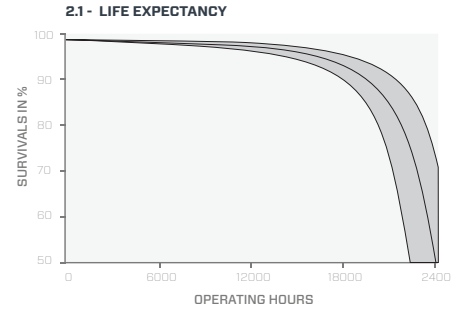

OPERATING SPECIFICATIONS:

ELECTRICAL SPECIFICATIONS:

PART NUMBER	STARTING TYPE	NOMINAL LAMP OPERATING VOLTAGE	NOMINAL LAMP OPERATING CURRENT	OPERATING FREQUENCY	HOT CATHODE RESISTANCE	BALLAST TYPE
FF25/T8/***/4FT	Instant	100 ± 10V	0.27A	60Hz	11 ± 3 Ω	Rapid or Instant

* NOTE: Physical specifications are the same for all colour temperatures

PHYSICAL SPECIFICATIONS:

PART NUMBER	LAMP STYLE	BULB FINISH	BASE	DIAMETER	NOMINAL LENGTH	A	B	C	D	PHOSPHOR
FF25/T8/***/4FT	T8	Coated	G13 (Medium Bi-Pin)	1"	48"	894.6 mm - 32.22"	901.7 mm - 35.50"	908.8 mm - 35.87 8"	26.0 mm - 1.02"	Tri-Phosphor

* NOTE: Physical specifications are the same for all colour temperatures