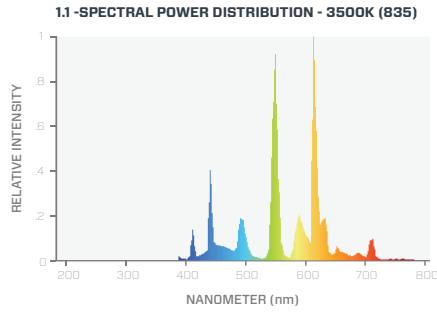

OPERATING SPECIFICATIONS:

ELECTRICAL SPECIFICATIONS:

PART NUMBER	STARTING TYPE	NOMINAL LAMP OPERATING VOLTAGE	NOMINAL LAMP OPERATING CURRENT	OPERATING FREQUENCY	HOT CATHODE RESISTANCE	BALLAST TYPE
FF25/T8/***/4FT	Instant	100 ± 10V	0.27A	60Hz	11 ± 3 Ω	Rapid or Instant

* NOTE: Physical specifications are the same for all colour temperatures

PHYSICAL SPECIFICATIONS:

PART NUMBER	LAMP STYLE	BULB FINISH	BASE	DIAMETER	NOMINAL LENGTH	A	B	C	D	PHOSPHOR
FF25/T8/***/4FT	T8	Coated	G13 (Medium Bi-Pin)	1"	48"	894.6 mm - 32.22"	901.7 mm - 35.50"	908.8 mm - 35.87 8"	26.0 mm - 1.02"	Tri-Phosphor

* NOTE: Physical specifications are the same for all colour temperatures