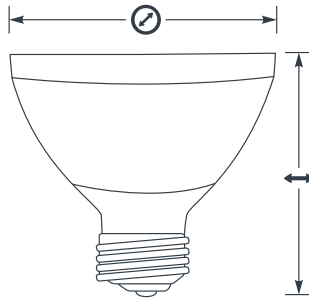

DIMENSIONS:

PRODUCT CODE	W	Ⓛ	Ⓞ	↔	⚡	☀	🕒	CRI	🌈
FLED14.5PAR30FLDS840	15W	PAR30	3.74"	3.35"	E26	850 LM	40,000 HRS	80+	4000 K