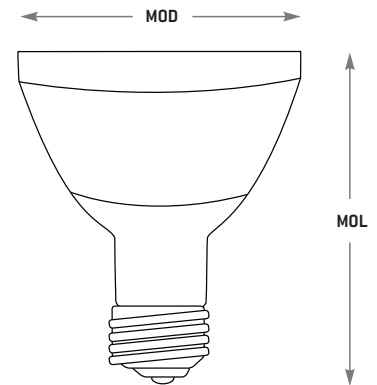

# FH55PAR30/ECO/FL

55W PAR30 ECO Halogen FL

ELECTRICAL SPECIFICATIONS:

PART NUMBER	LAMP WATTS	LAMP OPERATING VOLTAGE	LAMP OPERATING CURRENT (mA)	OPERATING FREQUENCY	POWER FACTOR
FH55PAR30/ECO/FL	55	120	458	60Hz	1.00

PHYSICAL SPECIFICATIONS:

PART NUMBER	LAMP STYLE	BULB FINISH	BASE
FH55PAR30/ECO/FL	PAR30	Silver/Clear	E26

MAX. OVERALL LENGTH (MOL)	MAX. OVERALL DIAMETER (MOD)	WEIGHT	OPERATING TEMP.
91 mm - 3.58"	96 mm - 3.78"	158g -5.57oz	77°F