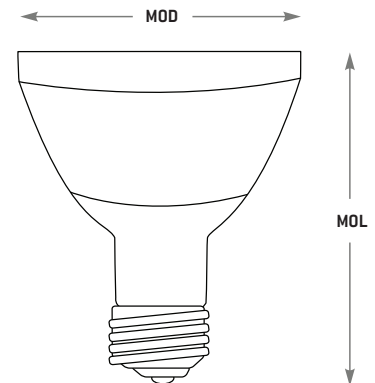

55W PAR30 Eco Halogen FL

ELECTRICAL SPECIFICATIONS:

PART NUMBER	LAMP WATTS	LAMP OPERATING VOLTAGE	LAMP OPERATING CURRENT (mA)	OPERATING FREQUENCY	POWER FACTOR
FH55PAR30/ECO/FL	55	120	458	60Hz	1.00

PHYSICAL SPECIFICATIONS:

PART NUMBER	LAMP STYLE	BULB FINISH	BASE
FH55PAR30/ECO/FL	PAR30 Long	Silver/Clear	E26

MAX. OVERALL LENGTH (MOL)	MAX. OVERALL DIAMETER (MOD)	WEIGHT	OPERATING TEMP.
120 mm - 4.72"	96 mm - 3.78"	202g - 7.13oz	77°F