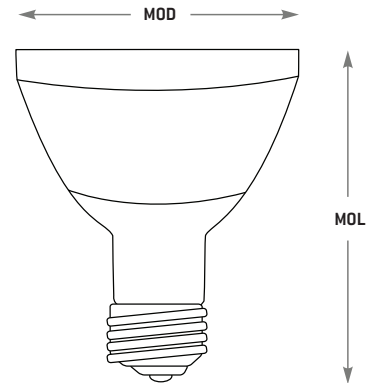

OPERATING SPECIFICATIONS:

PART NUMBER	LAMP WATTS	INITIAL LUMENS	EFFICACY (lm/W)	CCT	CRI	DIMMABLE	RATED LIFE	WARRANTY
FH38PAR30/ECO/FL	38W	520 lm	13.7	3000	>99	Y	1000 Hours	1

PART NUMBER:

FH38PAR30/ECO/FL

38W PAR30 ECO HALOGEN FL

ELECTRICAL SPECIFICATIONS:

PART NUMBER	LAMP WATTS	LAMP OPERATING VOLTAGE	LAMP OPERATING CURRENT (mA)	OPERATING FREQUENCY	POWER FACTOR
FH38PAR30/ECO/FL	38	120	317	60Hz	1.00

PHYSICAL SPECIFICATIONS:

PART NUMBER	LAMP STYLE	BULB FINISH	BASE
FH38PAR30/ECO/FL	PAR30	Silver/Clear	E26

MAX. OVERALL LENGTH (MOL)	MAX. OVERALL DIAMETER (MOD)	WEIGHT	OPERATING TEMP.
91 mm - 3.58"	96 mm - 3.78"	158g -5.57oz	77°F