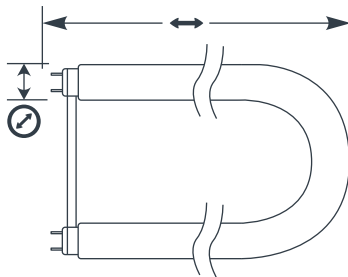

CATALOG #:	DATE:
PROJECT #:	TYPE:
PREPARED BY:	

PART NUMBER:

FF32T8/850/U6

DESCRIPTION:

Fusion Fluorescent T8 U-TUBE lamps provide the efficiency of fluorescent technology in recessed, surface mounted and specialty fixtures. The lifetime of these lamps far outlast all incandescent equivalents, saving you money on replacement labor and maintenance costs. Save up to 75% in energy costs compared to the equivalent wattage standard lamps.

DIMENSIONS:

PRODUCT CODE	W	Ø	⌀	↔	⚡	☀️	🕒	CRI	🌈
FF32T8/850/U6	32W	T8 U-TUBE	1.00"	22.50"	2G13	2600 LM	15,000 HRS	85+	5000 K