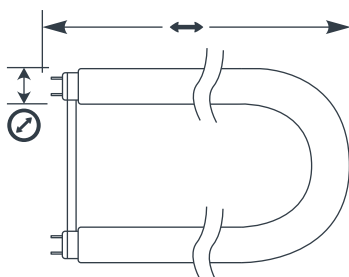

CATALOG #:	DATE:
PROJECT #:	TYPE:
PREPARED BY:	

PART NUMBER:

FF32T8/750/U6

DESCRIPTION:

Fusion Fluorescent T8 U-TUBE lamps provide the efficiency of fluorescent technology in recessed, surface mounted and specialty fixtures. The lifetime of these lamps far outlast all incandescent equivalents, saving you money on replacement labor and maintenance costs. Save up to 75% in energy costs compared to the equivalent wattage standard lamps.

DIMENSIONS:

PRODUCT CODE	W	Ø	⌀	↔	⚡	☀️	🕒	CRI	🌈
FF32T8/750/U6	32W	T8 U-TUBE	1.00"	22.50"	2G13	2350 LM	10,000 HRS	70+	5000 K