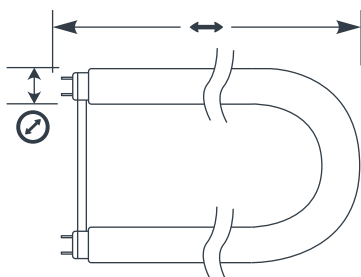

# FB34CW/EW

**DESCRIPTION:**

Fusion Fluorescent T12 U-TUBE lamps provide the efficiency of fluorescent technology in recessed, surface mounted and specialty fixtures. The lifetime of these lamps far outlast all incandescent equivalents, saving you money on replacement labor and maintenance costs. Save up to 75% in energy costs compared to the equivalent wattage standard lamps.

**DIMENSIONS:**

PRODUCT CODE	W	Ø	⌀	↔	⚡	☀️	🕒	CRI	🌈
FB34CW/EW	34W	T12 U-TUBE	1.40"	22.50"	2613	2400 LM	8,000 HRS	62+	4100 K