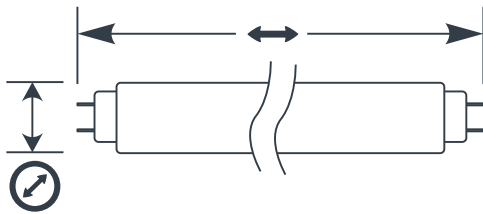

# F96T8/835

**DESCRIPTION:**

Fusion Fluorescent T8 lamps provide the efficiency of fluorescent technology in recessed, surface mounted and specialty fixtures. The lifetime of these lamps far outlast all incandescent equivalents, saving you money on replacement labor and maintenance costs. Save up to 75% in energy costs compared to the equivalent wattage standard lamps.

**DIMENSIONS:**

PRODUCT CODE	W	⌀	⌀	↔	⌚	☀️	🕒	CRI	🌈
F96T8/835	59W	T8	1.03"	96"	SINGLE PIN	5900 LM	15,000 HRS	86+	3500 K